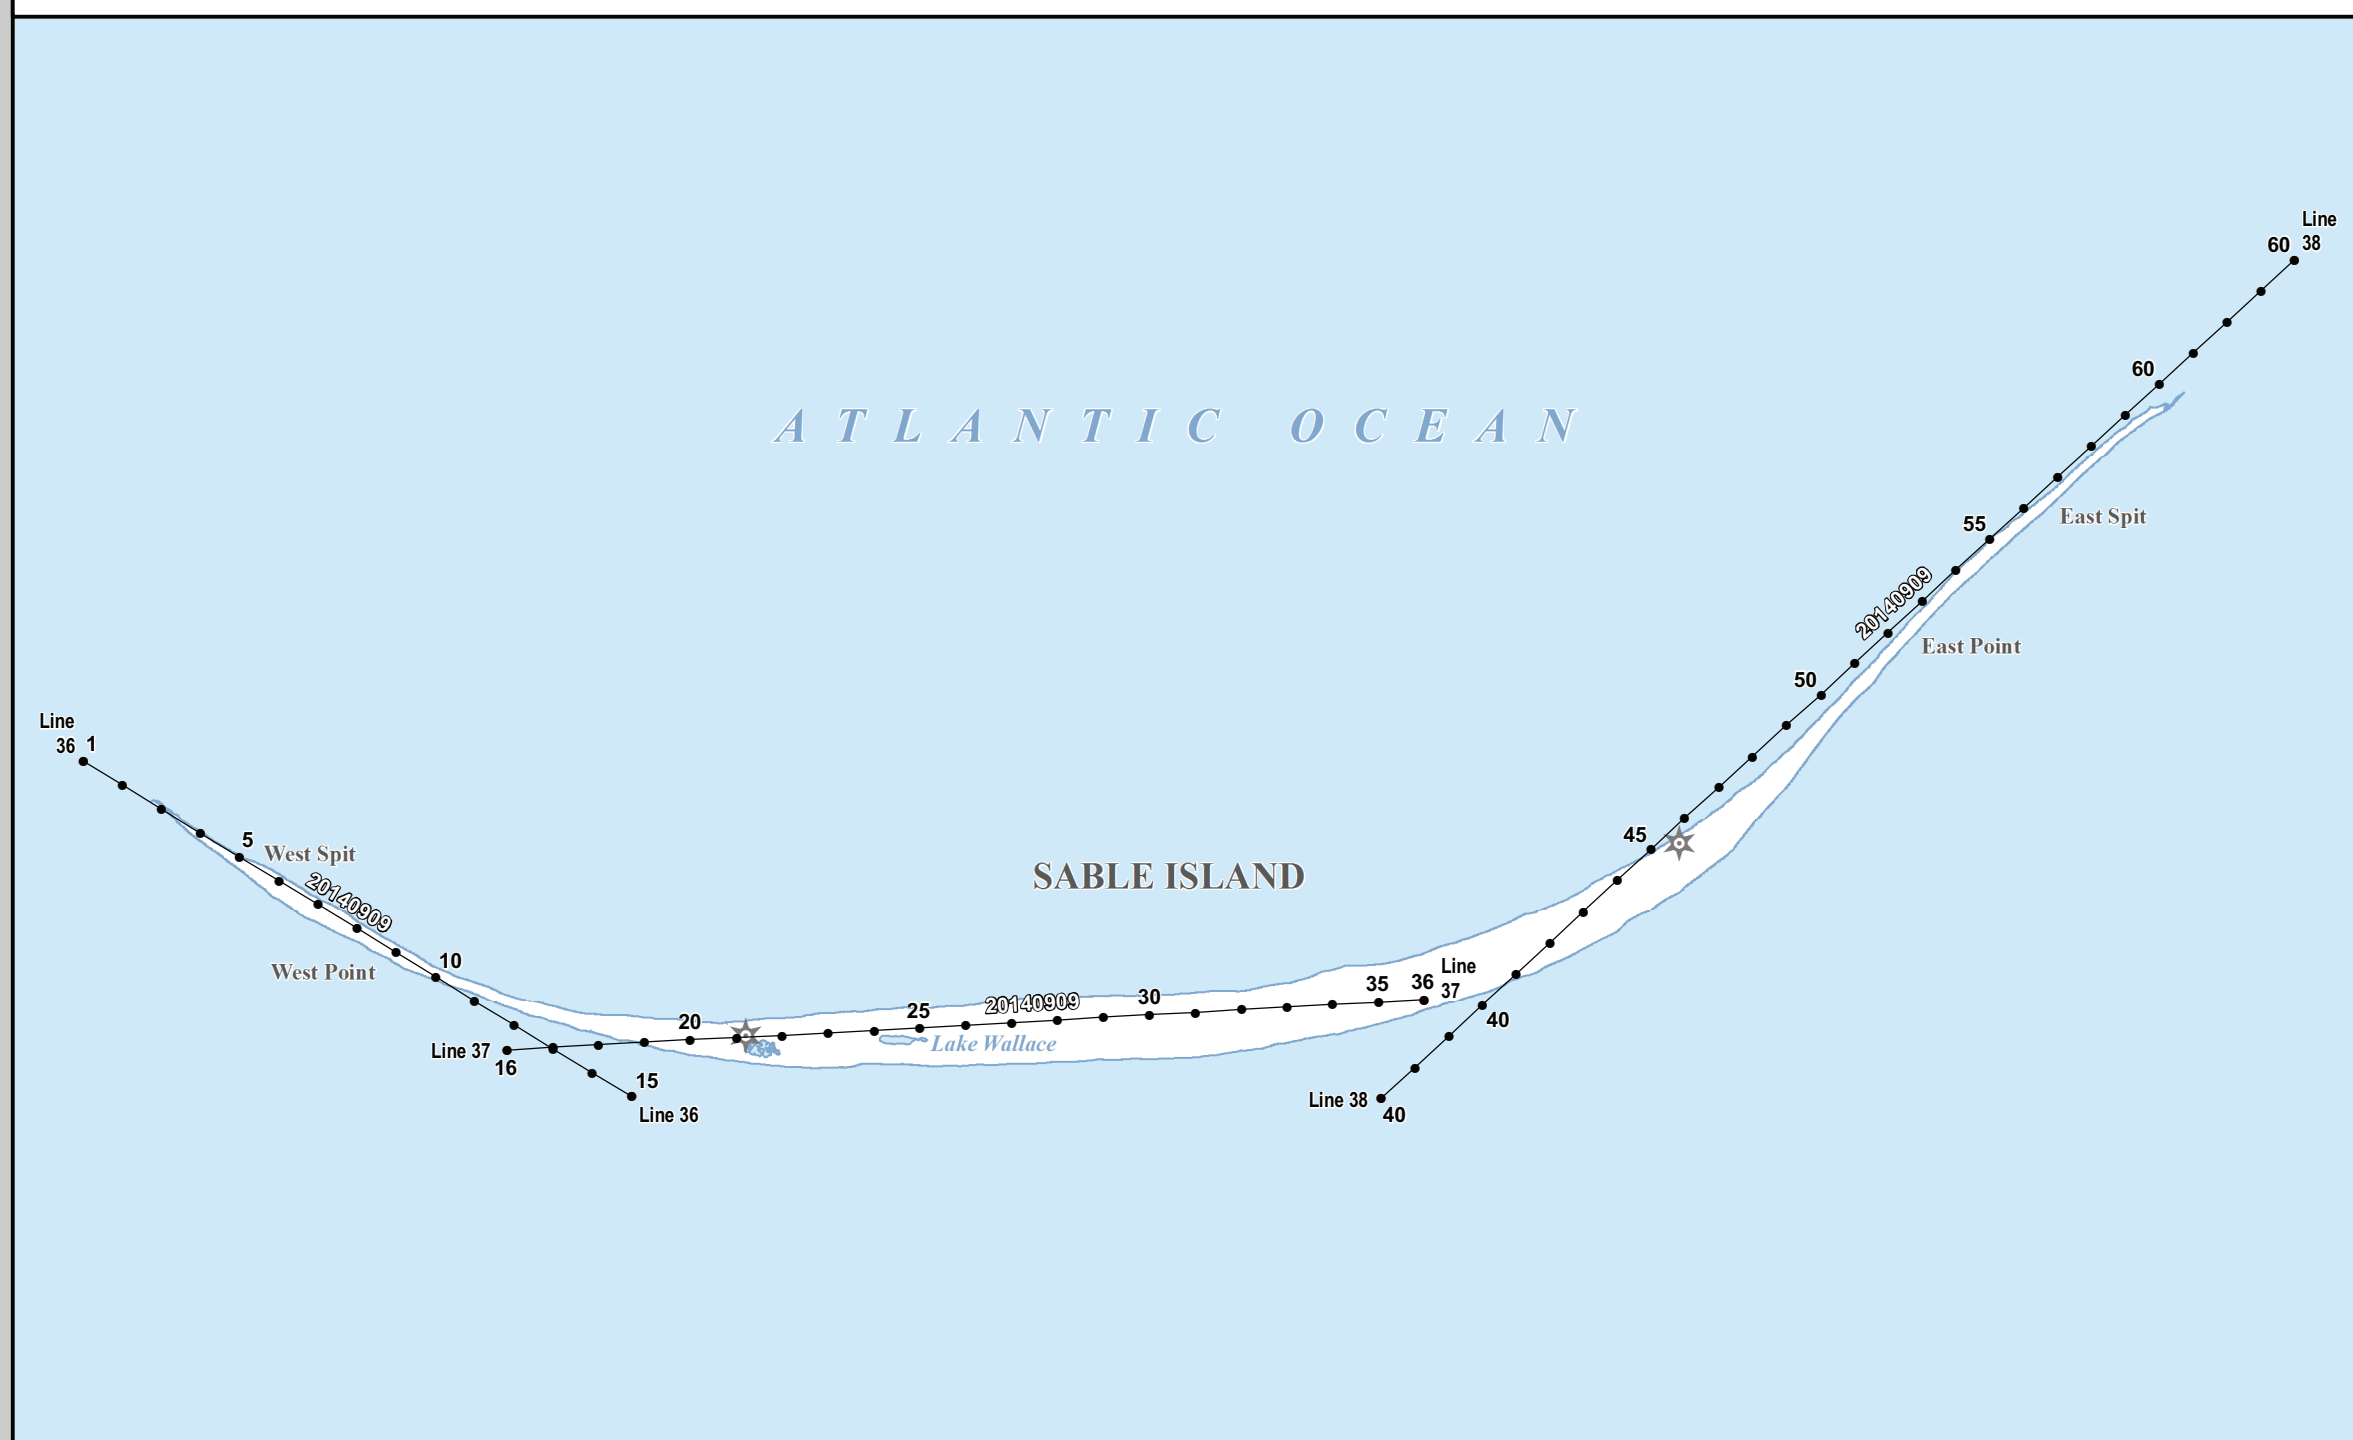

Sable Island Inset 1:150,000

2014 DNR Digital Color Photography - 20cm Resolution

Overlapping photo centres were offset for viewing purposes
Produced: December 2014